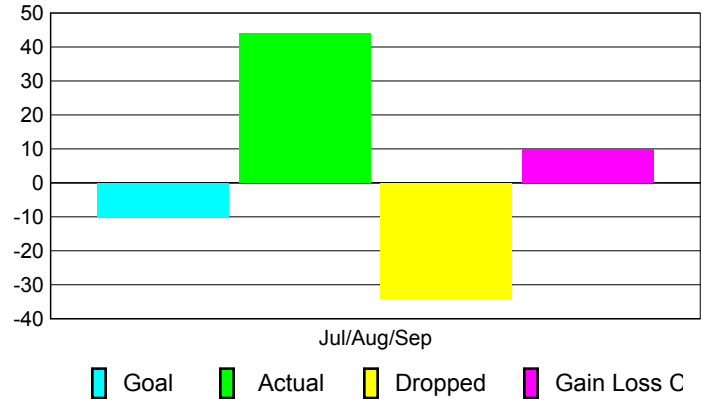

### YTD Status Quo Clubs 2010-2011

Status Quo Clubs Compared to Status Quo Members

## MEMBERSHIP

Membership Results  
2010-2011

Membership  
2009-2010

Month	Net Memb Goal	Actual New Memb	Actual Dropped Memb	Gain/Loss of Memb	Gain/Loss of Memb
Jul/Aug/Sep	-10	44	-34	10	-5
<b>Totals</b>	<b>-10</b>	<b>44</b>	<b>-34</b>	<b>10</b>	<b>-5</b>

### Membership Results 2010-2011

Goal, New, Dropped, Gain/Loss

### Comparison of Membership Gain/Loss

Current Year Compared to the Previous Year