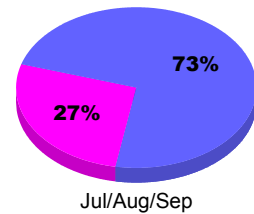

Gender Comparison 2010-2011